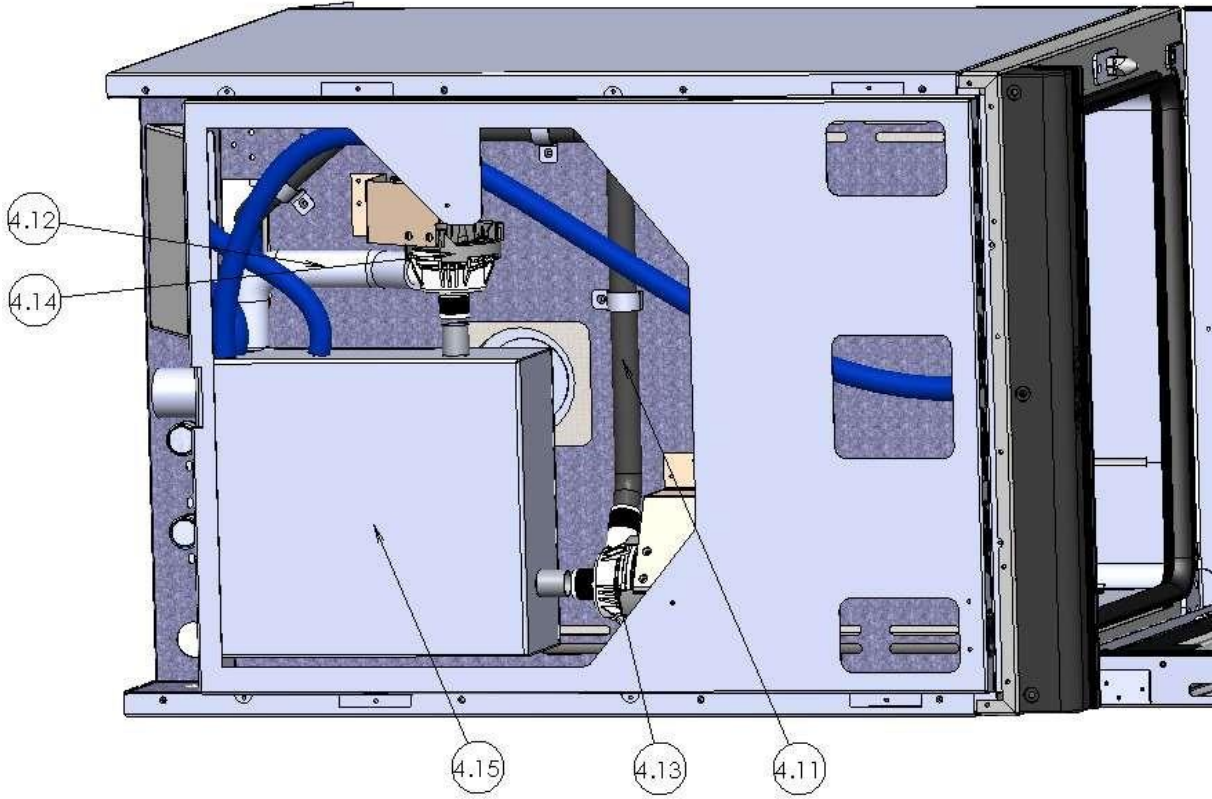

General view

Interior chamber view

Rear view

Top inside view

Ventilation assembly view

Bottom view

Spare parts list

Item	Description	Reference	Units	S	S	S	S	S	S
				4GN 1/1	4GNT 1/1	6GN 2/3	6GN 1/1	6GNT 1/1	9GN 1/1
				41SLETAx	41STETAx	63SLETAx	61SLETAx	61STETAx	91SLETAx
1.1	External probe connector cover	CHE01179	Units	1	1	1	1	1	1
1.2	Power switch + probe board	CHE01119	Units	1	1	1	1	1	1
1.3	Encoder knob	CHE01177	Units	1	1	1	1	1	1
1.4	Encoder board	CHE01273	Units	1	1	1	1	1	1
1.5	Encoder wire	CEL00270	Units	1	1	1	1	1	1
1.6	Control board	SAT00024	Units	1	1	1	1	1	1
1.7	Communication wire	CEL00269	Units	1	1	1	1	1	1
1.8	Relay board	CHE01090	Units	1	1	1	1	1	1
1.9	Snubber (Interference suppressor)	CHE00816	Units	2	2	2	2	2	2
1.10	Cooling fan	CFR00084	Units	2	2	2	2	2	2
1.11	High limit switch	CHE01070	Units	1	1	1	1	1	1
1.14	Power supply 50,4W (main)	CEL00252	Units	1	1	1	1	1	1
1.15	Power supply 12V (cooling fans)	CEL00159	Units	1	1	1	1	1	1
1.16	Contacteur 25Amp	CEL00110	Units	2	2	2	2	2	2
1.17	Solid state relay (TSC)	CHE00489	Units	1	1	1	1	1	1
1.18	Inverter	SAT00037	Units	1	1	1	1	1	1
2.1	Door switch	CEL00171	Units	1	1	1	1	1	1
2.2	Door magnet	CHE00145	Units	1	1	1	1	1	1
2.3	Door handle	CHE01098	Units	1	1	1	1	1	1
2.4	Door latch	CHE00336	Units	1	1	1	1	1	1