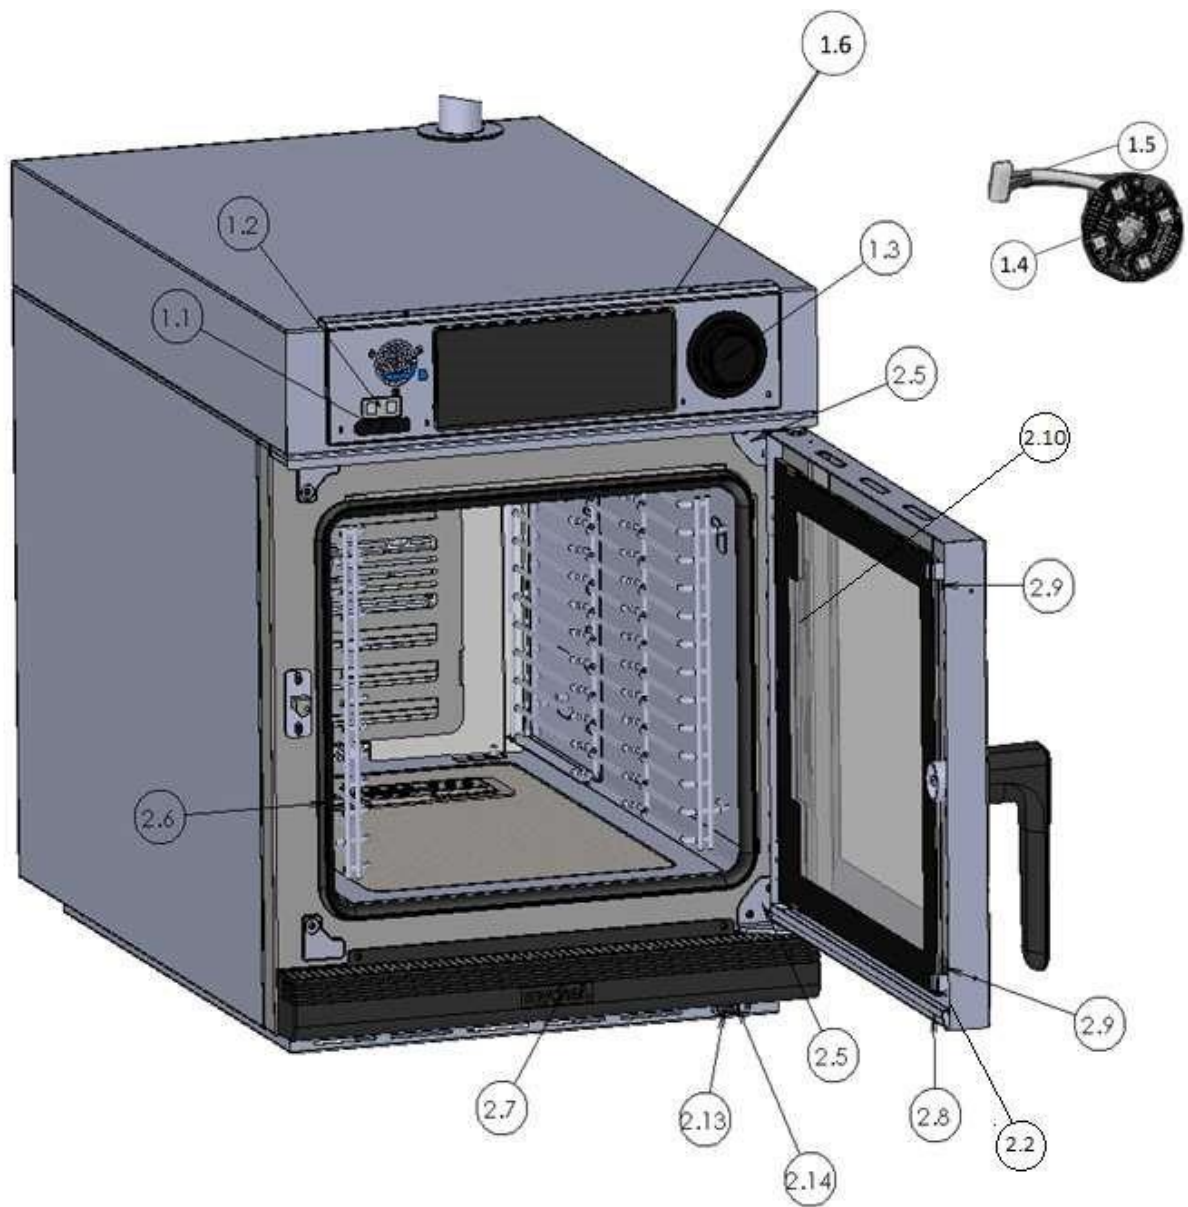

Vue générale