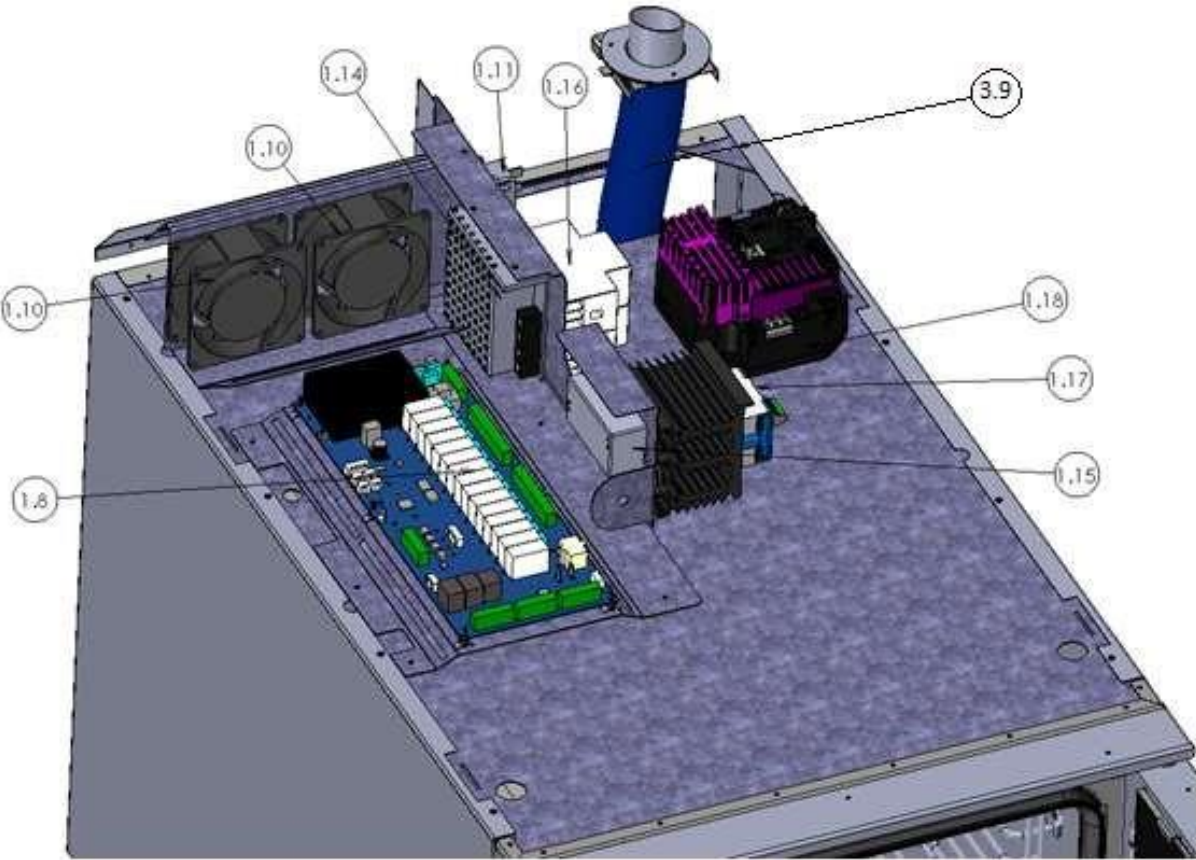

General view

Interior chamber view

Rear view

Top inside view

Ventilation assembly view

Bottom view

Spare parts list

Item	Description	Reference	Units	S	S	S	S	S	S
				4GN 1/1	4GNT 1/1	6GN 2/3	6GN 1/1	6GNT 1/1	9GN 1/1
				41SLETAx	41STETAx	63SLETAx	61SLETAx	61STETAx	91SLETAx
1.1	External probe connector cover	CHE01179	Units	1	1	1	1	1	1
1.2	Power switch + probe board	CHE01119	Units	1	1	1	1	1	1
1.3	Encoder knob	CHE01177	Units	1	1	1	1	1	1
1.4	Encoder board	CHE01273	Units	1	1	1	1	1	1
1.5	Encoder wire	CEL00270	Units	1	1	1	1	1	1
1.6	Control board	SAT00024	Units	1	1	1	1	1	1
1.7	Communication wire	CEL00269	Units	1	1	1	1	1	1
1.8	Relay board	CHE01090	Units	1	1	1	1	1	1
1.9	Snubber (Interference suppressor)	CHE00816	Units	2	2	2	2	2	2
1.10	Cooling fan	CFR00084	Units	2	2	2	2	2	2
1.11	High limit switch	CHE01070	Units	1	1	1	1	1	1
1.14	Power supply 50,4W (main)	CEL00252	Units	1	1	1	1	1	1
1.15	Power supply 12V (cooling fans)	CEL00159	Units	1	1	1	1	1	1
1.16	Contacteur 25Amp	CEL00110	Units	2	2	2	2	2	2
1.17	Solid state relay (TSC)	CHE00489	Units	1	1	1	1	1	1
1.18	Inverter	SAT00037	Units	1	1	1	1	1	1
2.1	Door switch	CEL00171	Units	1	1	1	1	1	1
2.2	Door magnet	CHE00145	Units	1	1	1	1	1	1
2.3	Door handle	CHE01098	Units	1	1	1	1	1	1
2.4	Door latch	CHE00336	Units	1	1	1	1	1	1