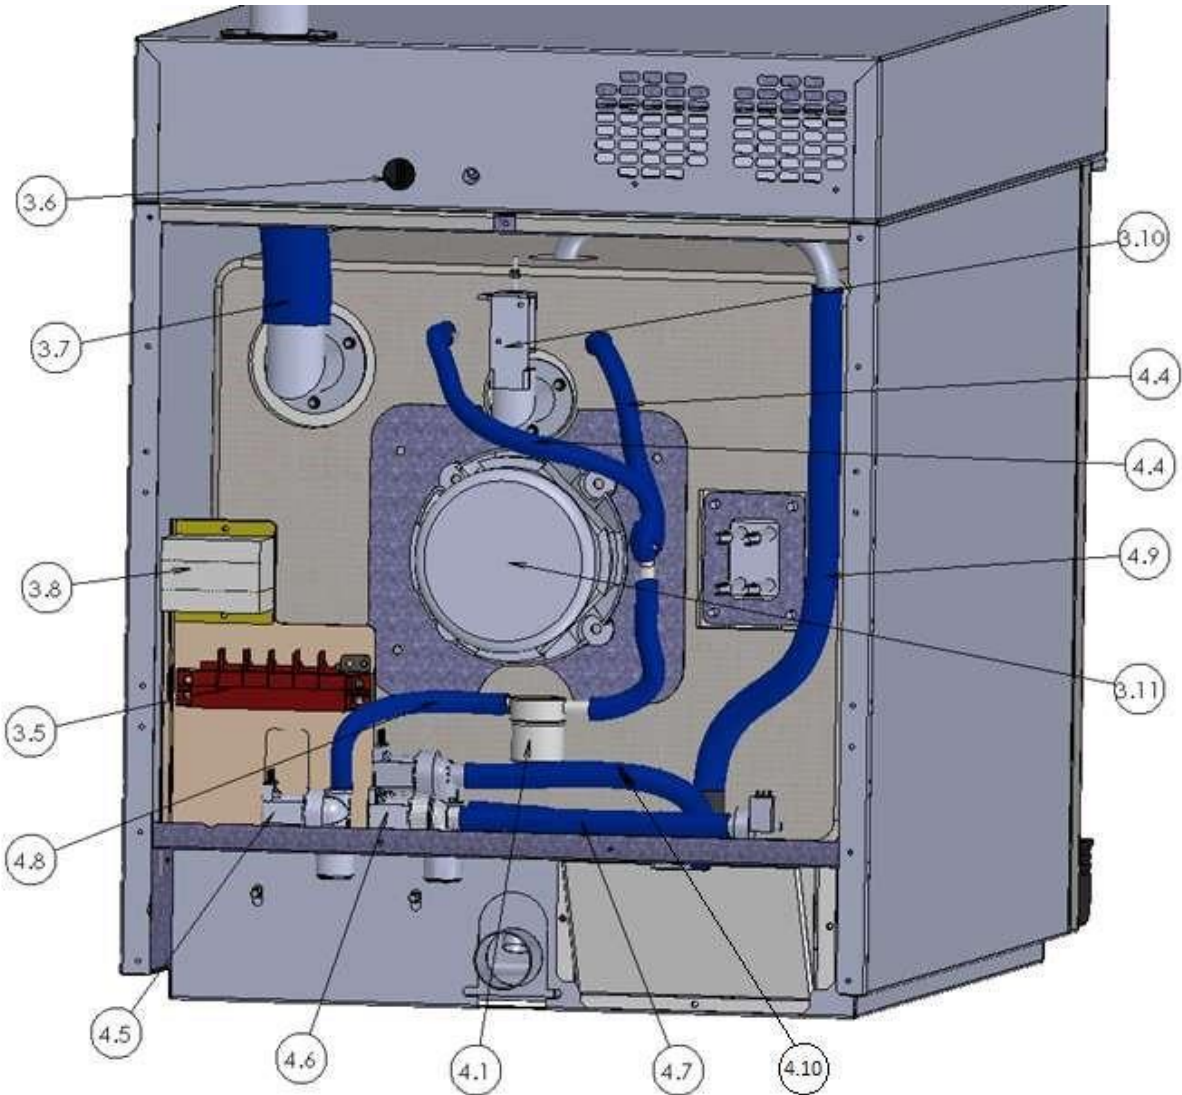

General view

Interior chamber view

Rear view

Top inside view

Ventilation assembly view

Bottom view

Spare parts list

Item	Description	Reference	Units	S	S	S	S	S	S
				4GN 1/1	4GNT 1/1	6GN 2/3	6GN 1/1	6GNT 1/1	9GN 1/1
				41SLETAx	41STETAx	63SLETAx	61SLETAx	61STETAx	91SLETAx
1.1	External probe connector cover	CHE01179	Units	1	1	1	1	1	1
1.2	Power switch + probe board	CHE01119	Units	1	1	1	1	1	1
1.3	Encoder knob	CHE01177	Units	1	1	1	1	1	1
1.4	Encoder board	CHE01273	Units	1	1	1	1	1	1
1.5	Encoder wire	CEL00270	Units	1	1	1	1	1	1
1.6	Control board	SAT00024	Units	1	1	1	1	1	1
1.7	Communication wire	CEL00269	Units	1	1	1	1	1	1
1.8	Relay board	CHE01090	Units	1	1	1	1	1	1
1.9	Snubber (Interference suppressor)	CHE00816	Units	2	2	2	2	2	2
1.10	Cooling fan	CFR00084	Units	2	2	2	2	2	2
1.11	High limit switch	CHE01070	Units	1	1	1	1	1	1
1.14	Power supply 50,4W (main)	CEL00252	Units	1	1	1	1	1	1
1.15	Power supply 12V (cooling fans)	CEL00159	Units	1	1	1	1	1	1
1.16	Contacteur 25Amp	CEL00110	Units	2	2	2	2	2	2
1.17	Solid state relay (TSC)	CHE00489	Units	1	1	1	1	1	1
1.18	Inverter	SAT00037	Units	1	1	1	1	1	1
2.1	Door switch	CEL00171	Units	1	1	1	1	1	1
2.2	Door magnet	CHE00145	Units	1	1	1	1	1	1
2.3	Door handle	CHE01098	Units	1	1	1	1	1	1
2.4	Door latch	CHE00336	Units	1	1	1	1	1	1