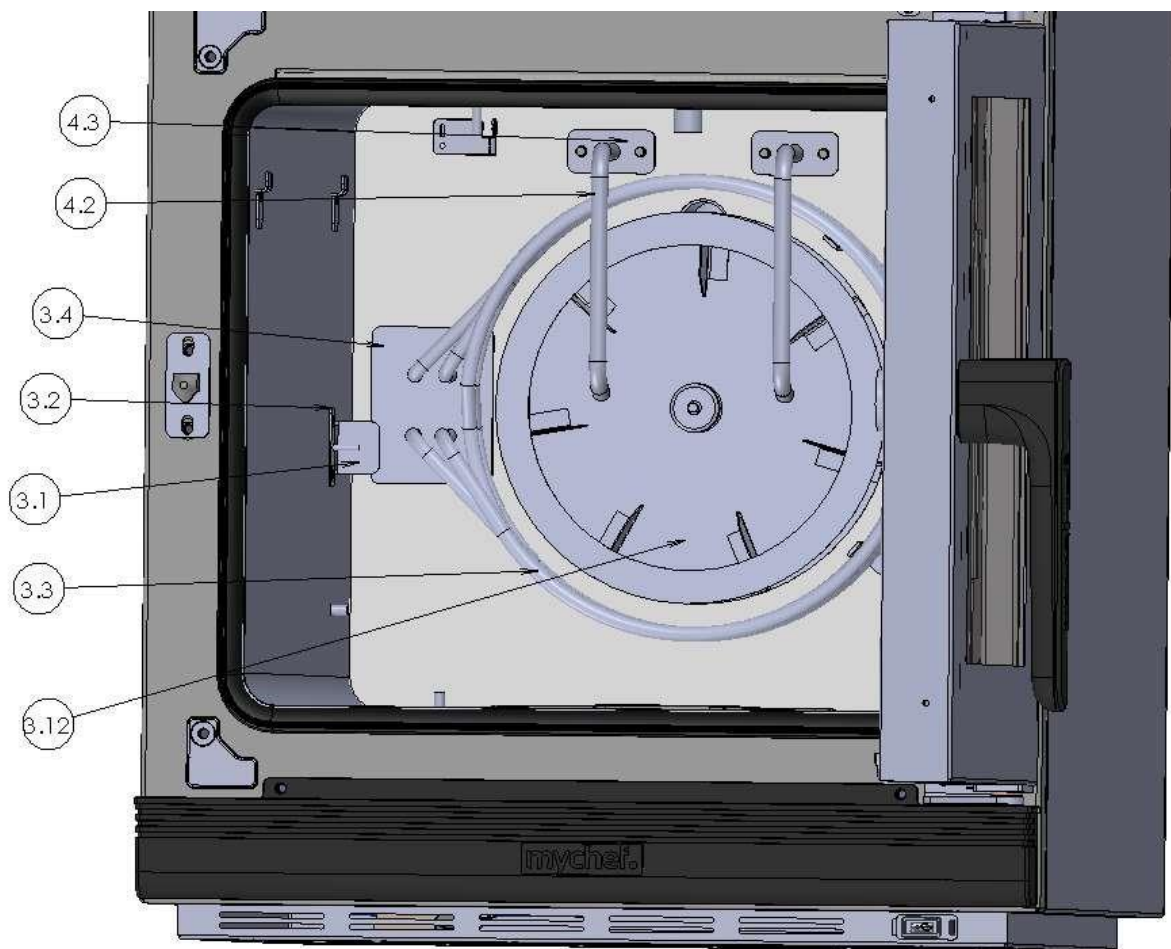

General view

Interior chamber view

Rear view

Top inside view

Ventilation assembly view

Bottom view

Spare parts list

Item	Description	Reference	Units	S	S	S	S	S	S
				4GN 1/1	4GNT 1/1	6GN 2/3	6GN 1/1	6GNT 1/1	9GN 1/1
				41SLETAx	41STETAx	63SLETAx	61SLETAx	61STETAx	91SLETAx
1.1	External probe connector cover	CHE01179	Units	1	1	1	1	1	1
1.2	Power switch + probe board	CHE01119	Units	1	1	1	1	1	1
1.3	Encoder knob	CHE01177	Units	1	1	1	1	1	1
1.4	Encoder board	CHE01273	Units	1	1	1	1	1	1
1.5	Encoder wire	CEL00270	Units	1	1	1	1	1	1
1.6	Control board	SAT00024	Units	1	1	1	1	1	1
1.7	Communication wire	CEL00269	Units	1	1	1	1	1	1
1.8	Relay board	CHE01090	Units	1	1	1	1	1	1
1.9	Snubber (Interference suppressor)	CHE00816	Units	2	2	2	2	2	2
1.10	Cooling fan	CFR00084	Units	2	2	2	2	2	2
1.11	High limit switch	CHE01070	Units	1	1	1	1	1	1
1.14	Power supply 50,4W (main)	CEL00252	Units	1	1	1	1	1	1
1.15	Power supply 12V (cooling fans)	CEL00159	Units	1	1	1	1	1	1
1.16	Contacteur 25Amp	CEL00110	Units	2	2	2	2	2	2
1.17	Solid state relay (TSC)	CHE00489	Units	1	1	1	1	1	1
1.18	Inverter	SAT00037	Units	1	1	1	1	1	1
2.1	Door switch	CEL00171	Units	1	1	1	1	1	1
2.2	Door magnet	CHE00145	Units	1	1	1	1	1	1
2.3	Door handle	CHE01098	Units	1	1	1	1	1	1
2.4	Door latch	CHE00336	Units	1	1	1	1	1	1